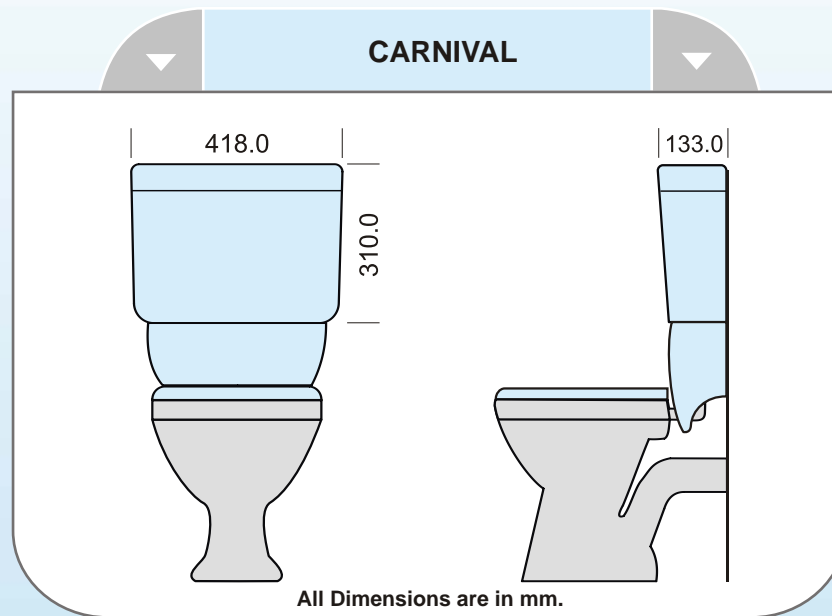

Coupled cistern with Toilet seat cover

- fits all leading water closets

A cistern that brings us on par with the best in the west.
This evolution in cistern technology from ceramics to engineering plastic is an advancement towards plumbing perfection.

The Carnival has the following advantages over the ceramic cistern

- Unbreakable.
- Lighter in weight.
- More aesthetic in appearance, with a depth of 133 mm. and no visible pipe connections.
- Functionally superior, being equipped with a unique top button arrangement.
- Perfectly fitted with faultless internal components manufactured by Commander.
- A 5 year guarantee period.
- It compliments Water Closets made by all leading manufacturers.

Commander Watertech Pvt. Ltd.

Head Office : Joshi Building, Saki Vihar Lake Road, Mumbai- 400 072. Tel: (022) 28570194, 28571099, 66947859
Fax: (022) 28570234. Email: sales@commanderwatertech.com Website: www.commanderwatertech.com

Ahmedabad : 079 32206648 gujrat@commanderwatertech.com, **Bangalore :** 080 65606739 bglr@commanderwatertech.com

Chennai : 044 65513334 chennai@commanderwatertech.com, **Jaipur :** 0141 2223440 jaipur@commanderwatertech.com

Delhi : 011 24370604 delhi@commanderwatertech.com, **Cochin :** 0484 2405674/6588285 kerala@commanderwatertech.com

Kolkata : 033 25907092 kolkata@commanderwatertech.com, **Lucknow :** 0522 4013152 lucknow@commanderwatertech.com

Pune : 020 27033135 pune@commanderwatertech.com, **Secunderabad :** 040 27844363 andhra@commanderwatertech.com

www.commanderwatertech.com