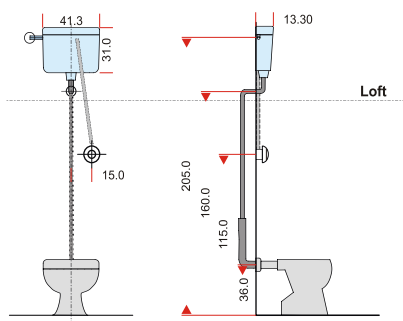

Applications of the COMMANDER PNEUMATIC ACTUATOR

1 LOFT

Pneumatic cistern on the loft with wall mounted actuator