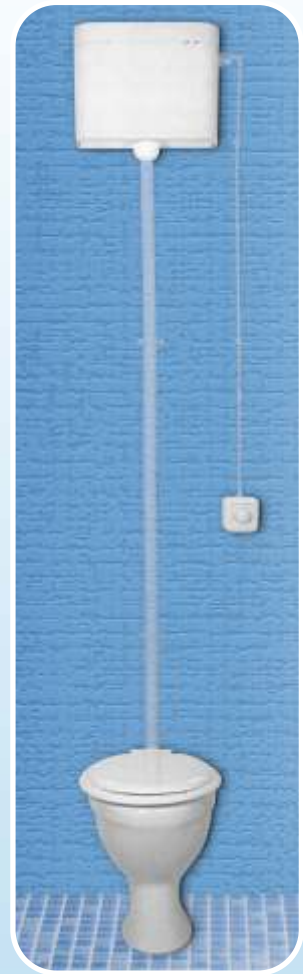

The other features of the Commander cistern are:

- Sturdy HIPS body to give years of rigidity and perma gloss.
- All components are in ABS, Acetal, EVA, EPDM, Nylon, PP and other high quality non corrosive materials.
- Intel nozzle is 5mm in dia. and lets through tank dirt and debris. Does not jam the opening.
- Useful in hard, salty and contaminated water.
- Uses standard 1/2" pipe with 1/2 bar to 10 bar head. Does not need 1 3/4" pipes with 15" head or pressure lines.
- Float from virgin plastic.
- Outlet valve can be adjusted to 6 litre at factory.
- Half flush for use on urinal.
- Maintenance : Commander cistern work years without maintenance. All parts are standardized and replaceable.

Applications of the COMMANDER PNEUMATIC ACTUATOR

1 LOFT

Pneumatic cistern on the loft with wall mounted actuator

2 LEDGE

Pneumatic dual flush in ledge with concealed actuator

3 SHAFT

Pneumatic cistern in shaft with wall concealed actuator