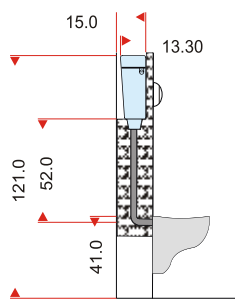

2 LEDGE

Pneumatic dual flush in ledge with concealed actuator