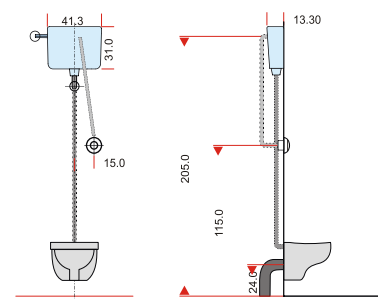

3 SHAFT

Pneumatic cistern in shaft with wall concealed actuator

All Dimensions are in cms.